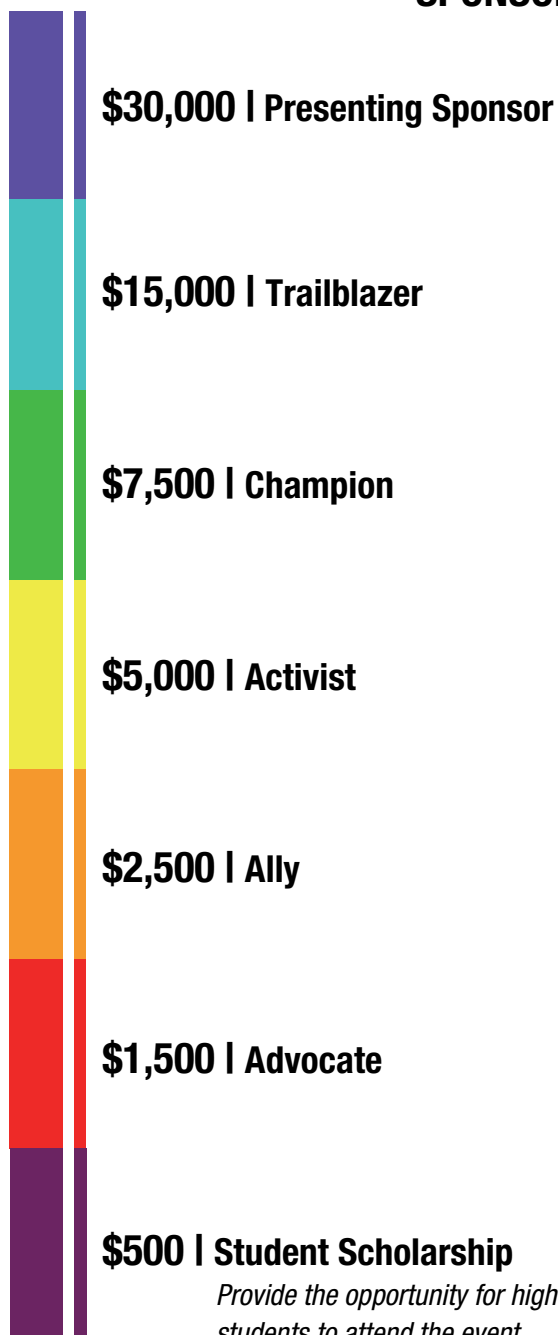

UMKC PRIDE

A breakfast fundraiser for LGBTQIA students

A collaborative initiative on behalf of the UMKC Divisions of Diversity and Inclusion, Student Affairs and Enrollment Management, and Advancement

SPONSORSHIP LEVELS

Provide the opportunity for high school and UMKC students to attend the event.

Sponsorships for the 2015 Pride Breakfast also support the 2015 Pride Lecture.

All sponsorship levels include (except for Student Scholarship):

- Table for 9 at the event (10th reserved for a student) and preferred placement in venue
- VIP meet-and-greet/photo with Tony Kushner for two people
- Recognition in registration website, marketing collateral, program, and post-event features
- Recognition at the 2015 Pride Lecture